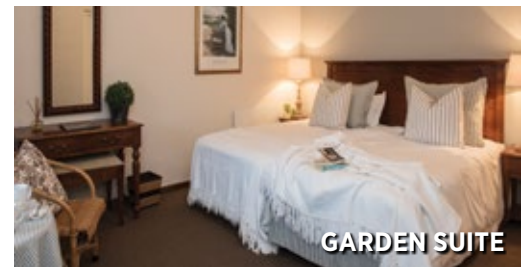

STANDARD ROOM