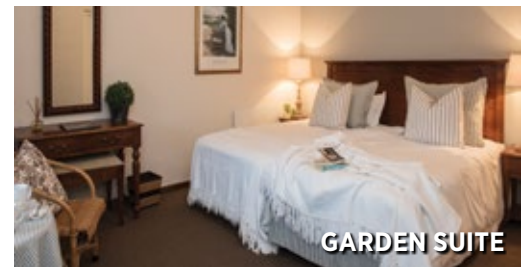

STANDARD ROOM