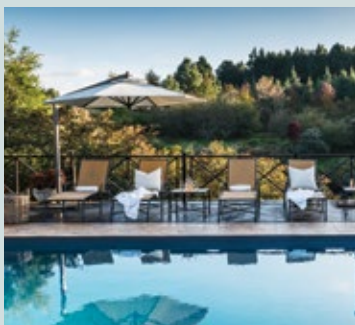

SIX NIGHT R & R GETAWAY

TREATMENTS INCLUDED PER PERSON:

- 2 Swedish Full Body Massages

ENQUIRE NOW

6 NIGHTS TO RELAX & RE-ENERGISE

SUNDAY TO SATURDAY

This is the perfect antidote to stressful modern living.

You are guided through a process that ensures complete relaxation, recuperation and rejuvenation; and empowers you with the knowledge and skills to make realistic, healthy changes in your life.

PACKAGE INCLUDES:

- Accommodation in the scenic country
- 3 wholesome meals a day
- Morning & afternoon snacks
- A daily morning tea tray delivered to your room
- Organic herbal teas available all day
- Treatments specified for the package
- Informative talks on aspects of healthy living
- Daily guided morning walks
- Daily aquacise classes
- Guided relaxation classes
- Pilates
- Make up demonstrations using LUMA & Clarins
- Free Wi-Fi

USE OF ALL FACILITIES

- Indoor heated pool
- Jacuzzi
- Sauna
- Steam room
- Outdoor pool
- Labyrinth
- Studio
- Reflexology path
- Gym

PACKAGE RATES FOR THE FULL SIX NIGHTS

Room Type	Single	Double (Sharing PP)
STANDARD ROOM	R 9 900	R 9 300
STANDARD WITH TV	R 10 500	R 9 600
GARDEN SUITE	R 12 000	R 10 800
FOUNTAIN SUITE	R 15 600	R 11 100
COURTYARD SUITE	R 15 600	R 11 100
FOREST SUITE	R 17 400	R 13 800

Prices are inclusive of VAT & are subject to change. Terms and Conditions Apply.