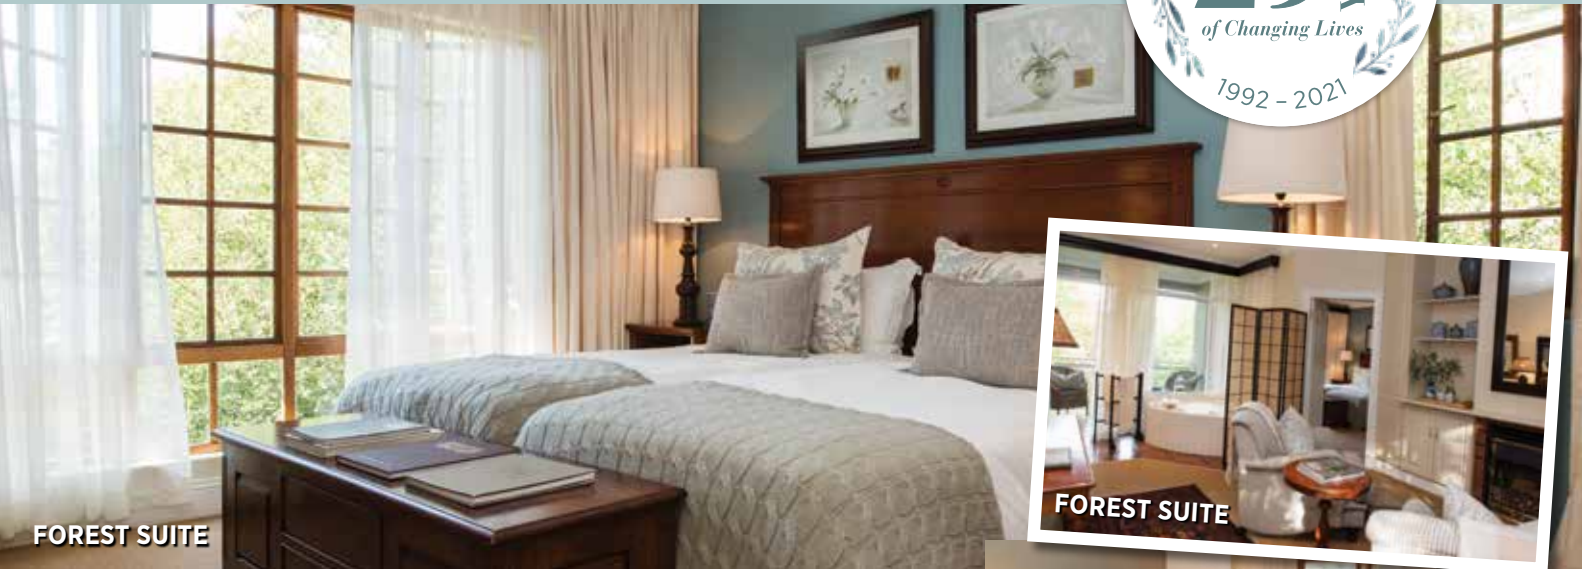

Brookdale

HEALTH HYDRO

Your Wellness Destination

2021 RATES

VALID : 28 FEB TO 18 DEC

ACCOMMODATION TYPES

Standard Room	Room with en-suite bathroom.
Standard Room with TV	Room with en-suite bathroom and a TV.
Garden Suite	This is larger than a Standard Room, has a TV, tea-making facilities and an en-suite bathroom with bath and shower.
Fountain Suite	This suite is large, has a TV, fireplace, ceiling fan, lounge area and tea making facilities. The en-suite bathroom has a spa bath and shower.
Courtyard Suite	Looks out onto garden courtyard and is near the main facilities. Underfloor heating throughout, fireplace, ceiling fan and tea-making facilities. The separate lounge has a TV with DSTV. Two double beds, bathroom with a bath and shower, and separate toilet.
Forest Suite	This private, luxurious suite has a lounge with fireplace. The lounge leads out onto a balcony overlooking the forest. Under carpet heating in the bedroom. This air-conditioned suite has a TV with DSTV, tea-making facilities, spa bath and shower.

Nottingham Road KwaZulu-Natal Midlands South Africa

BROOKDALE ULTIMATE 'ME' TIME PACKAGES

VALIDITY : 28 FEBRUARY TO 18 DECEMBER 2021

TWO NIGHT QUICK ESCAPE

TREATMENT INCLUDED PER PERSON:

- 1 Swedish Full Body Massage

2021 EASTER SPECIAL - STAY 4 PAY 3

INDULGE IN A 4 NIGHT PRE-EASTER STAY FOR THE PRICE OF A 3 NIGHT STAY.

Sunday 28 March - Thursday 01 April 2021

PACKAGE INCLUDES:

- Accommodation in the scenic country
- 3 wholesome meals a day
- Morning & afternoon snacks
- A daily morning tea tray delivered to your room
- Organic herbal teas available all day
- Treatments specified for the package
- Informative talks on aspects of healthy living
- Daily guided morning walks
- Daily aquacise classes
- Guided relaxation classes
- Yoga | Pilates
- Make up demonstrations using LUMA & Clarins
- Free Wi-Fi